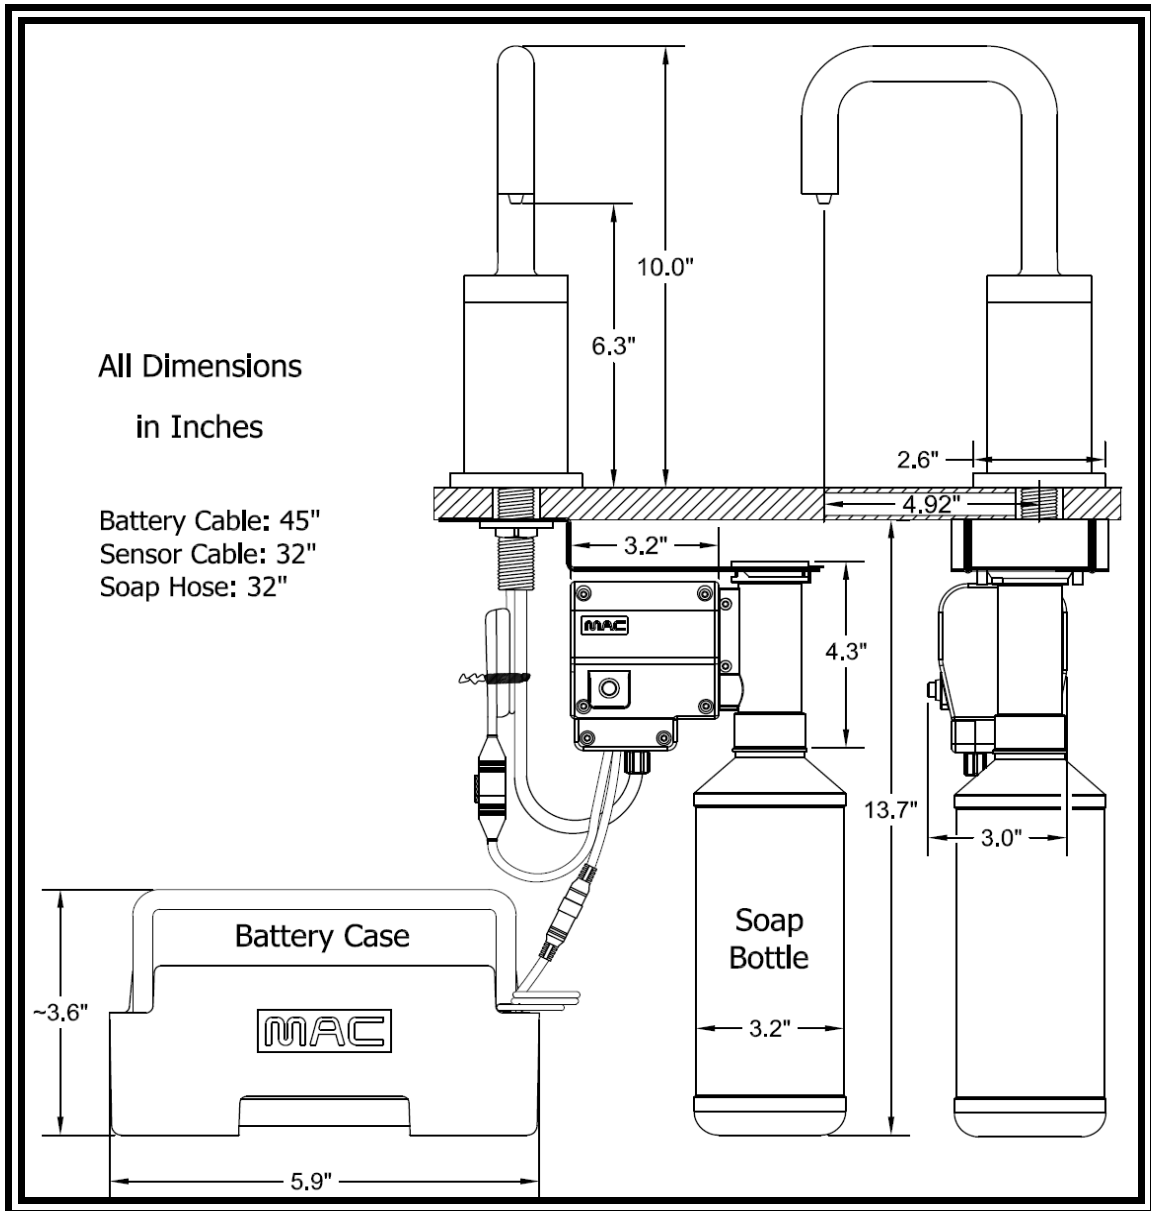

Package Includes

Spout

Soap Pump

All Hose Connections between Pump and Spout

800ml Soap Bottle

Battery Case and Case Holder

Mounting Hardware

Remote Control Optional

All hardware needed for satisfactory installation

**DESIGNED
& ASSEMBLED IN**

U.S.A.

BEST SUITED FOR VESSEL SINK APPLICATIONS WHERE THE TOP OF THE SINK IS 4" ABOVE THE COUNTERTOP SURFACE

SPECIFICATIONS	
MODEL:	PYOS-1204
SPOUT:	BRASS
POWER:	4 (D) BATTERIES / AC ADAPTER OPTIONAL
SOAP PUMP:	6 VOLT NOISE-FREE PERISTALTIC PUMP SYSTEM
COUNTER ACCOMMODATIONS:	PLEASE VIEW ROUGH-IN DRAWINGS ON PAGE TWO
SENSOR TYPE:	ACTIVE INFRARED, SELF-ADJUSTING
SENSING RANGE:	ADJUSTABLE WITH OPTIONAL REMOTE CONTROL
WORKING SOAP:	STANDARD LIQUID SOAP. NO GRIT (INDUSTRIAL) SOAP
SOAP BOTTLE CAPACITY:	800ML (JUST UNDER A QUART) OPTIONAL 1 GALLON CONTAINERS
SOAP AMOUNT PER USE:	0.5ML TO 1.5ML, ADJUSTABLE WITH OPTIONAL REMOTE CONTROL

Maximum Counter Top Thickness 2"

Optional Equipment:

- AC Adapter
- Remote Control (one for many dispensers)
- 1 Gallon capacity container.

MAC FAUCETS, LLC

www.macfaucets.com Tel 866 558 3200 Fax 310 919 3073 Email Info@macfaucets.com