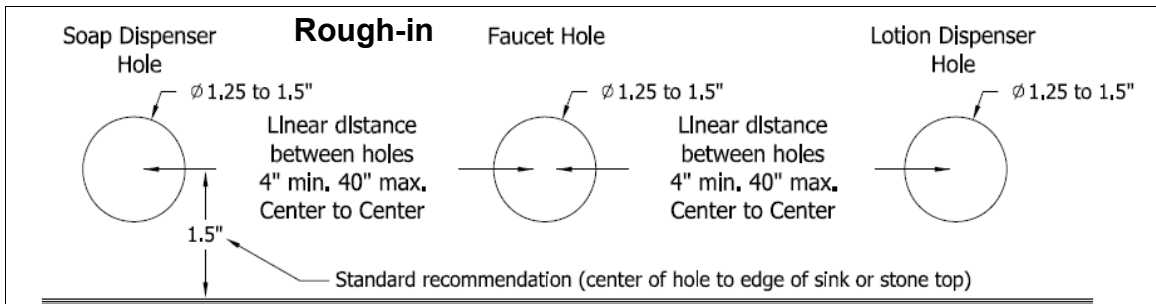

Package Includes

Spout

Soap Pump

All Hose Connections between Pump and Spout

800ml Soap Bottle

Battery Case and Case Holder

Mounting Hardware

Remote Control Optional

All hardware needed for satisfactory installation

**DESIGNED
& ASSEMBLED IN**

U.S.A.

BEST SUITED FOR VESSEL SINK APPLICATIONS WHERE THE TOP OF THE SINK IS 4" ABOVE THE COUNTERTOP SURFACE

SPECIFICATIONS	
MODEL:	PYOS-1204
SPOUT:	BRASS
POWER:	4 (D) BATTERIES / AC ADAPTER OPTIONAL
SOAP PUMP:	6 VOLT NOISE-FREE PERISTALTIC PUMP SYSTEM
COUNTER ACCOMMODATIONS:	PLEASE VIEW ROUGH-IN DRAWINGS ON PAGE TWO
SENSOR TYPE:	ACTIVE INFRARED, SELF-ADJUSTING
SENSING RANGE:	ADJUSTABLE WITH OPTIONAL REMOTE CONTROL
WORKING SOAP:	STANDARD LIQUID SOAP. NO GRIT (INDUSTRIAL) SOAP
SOAP BOTTLE CAPACITY:	800ML (JUST UNDER A QUART) OPTIONAL 1 GALLON CONTAINERS
SOAP AMOUNT PER USE:	0.5ML TO 1.5ML, ADJUSTABLE WITH OPTIONAL REMOTE CONTROL